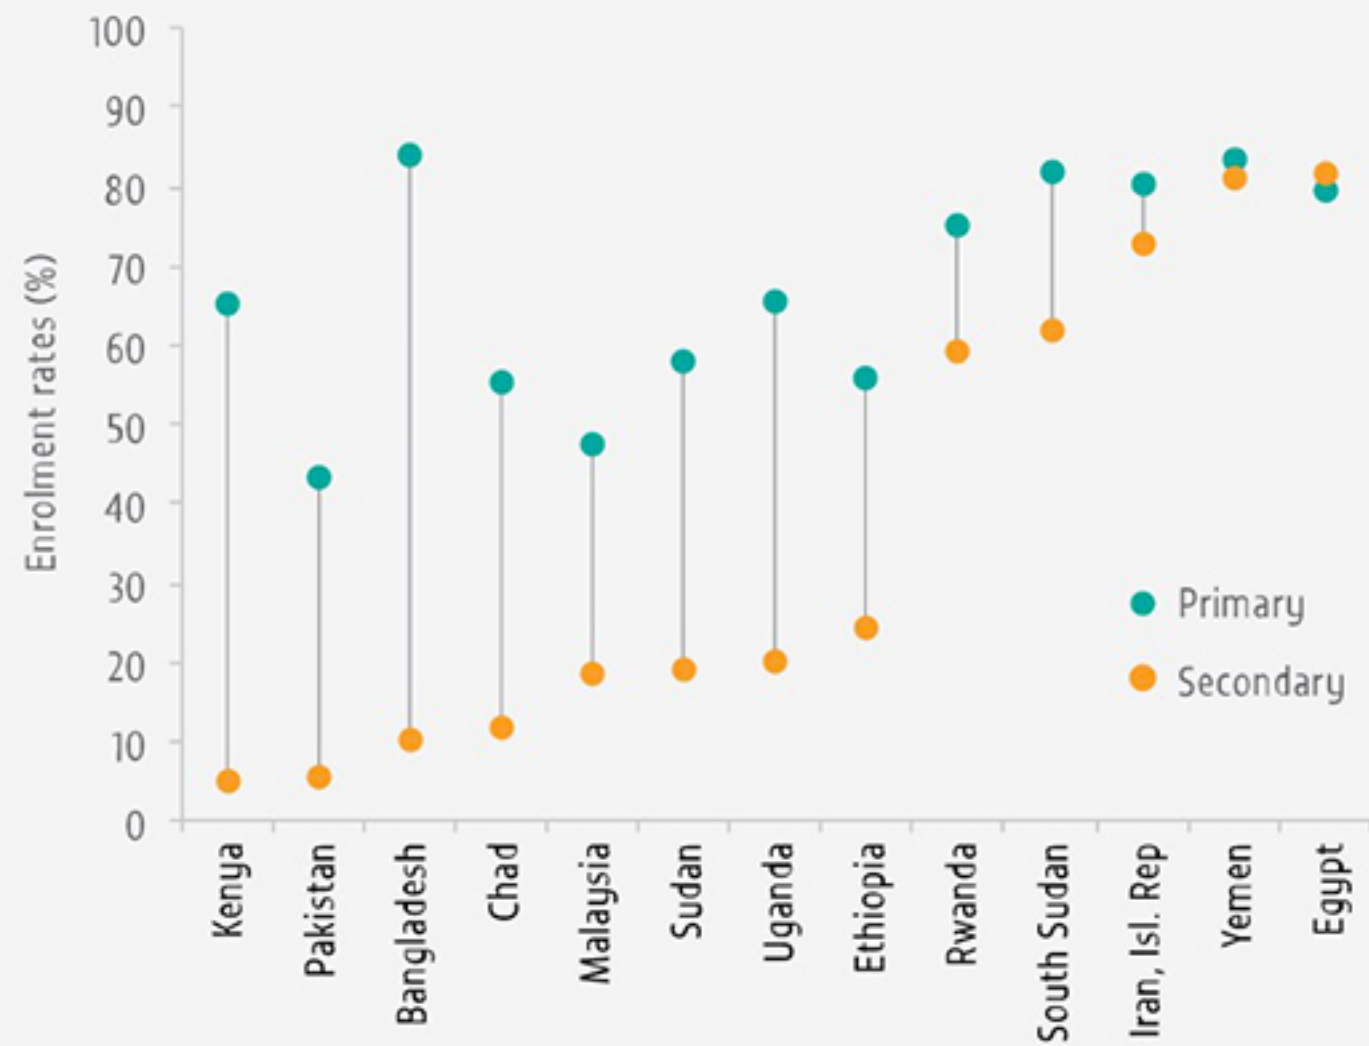

**FIGURE 4:**

**Education conditions for refugee children vary widely**

*Primary and secondary enrolment rates, selected refugee sites in selected countries, 2014*

Source: GEM Report team analysis (2016) based on 2014 UNHCR data.